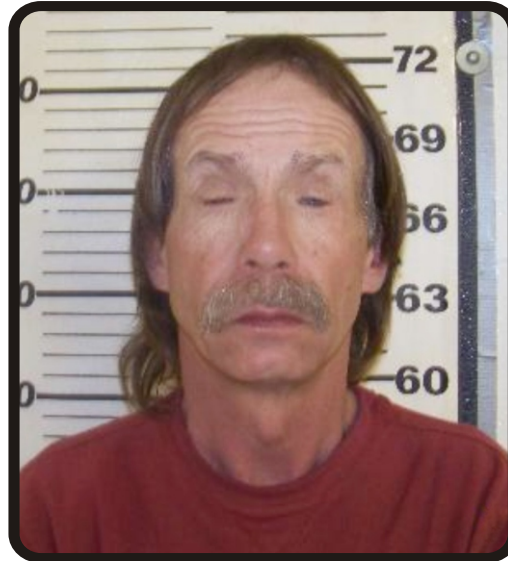

Charge: **STATUTORY RAPE - 2<sup>nd</sup> Degree**

Sheriff Jim Petty and the Morgan County Sheriff's Office would like to extend a thank you to the public for all of your participation in the arrests of Morgan County's Most Wanted. Since September 15, 2008, we have arrested 93 wanted individuals from the Most Wanted list.

Age 23 - Probation Violation  
Passing Bad Check  
Less than \$500.00

**DARRELL STRICKLAND**

Age 61 - Probation Violation  
Passing Bad Check  
Less than \$500.00

**IAN STOVER**

Age 35 - Domestic Assault  
2nd Degree

**JOSEPH NICHOLS**

Age 54 - Failure to Appear -  
Passing Bad Check \$500 or More

**PERRY HUFF**

Age 38 - Failure to Appear - DWI

**TERRY JOHNSON**

Age 50 - Failure to Appear

**JAYMAR PATTERSON**

Age 24 - Probation Violation  
Theft/Stealing

**CRYSTAL BILLMAN**

Age 29 - Failure to Appear -  
Receiving Stolen Property

**RANDALL ROGERS**

Age 54 - Possession of Up To 35  
Grams of Marijuana

**TAMARA SPENCER**

Age 40 - Failure to Appear -  
Larceny on US Government