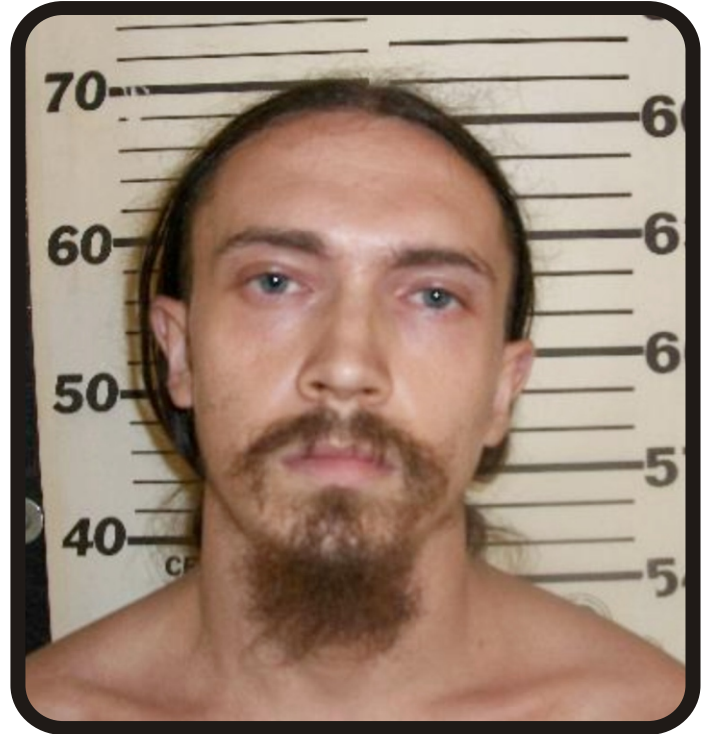

# MORGAN COUNTY SHERIFF'S MOST WANTED

This is a list of arrest warrants on file at the Morgan County Sheriff's Office. Do not try to apprehend anyone. Instead, please contact the Morgan County Sheriff's Office at (573) 378-5481. If you are among the individuals listed, please contact the Morgan County Sheriff's Office. Those included have warrants on file at the Sheriff's Office, which is not proof of guilt. Any person is presumed innocent until proven guilty in a court of law.

**JIM PETTY**  
Morgan County Sheriff

If you have any information on these individuals or other fugitives in regard to other crimes, please call 911 or (573) 378-5481. Callers may remain anonymous.

**CODY STAHLSCHMIDT**  
Age: 27 • M/W

Charge: **STATUTORY RAPE - 2<sup>nd</sup> Degree**

Sheriff Jim Petty and the Morgan County Sheriff's Office would like to extend a thank you to the public for all of your participation in the arrests of Morgan County's Most Wanted. Since September 15, 2008, we have arrested 93 wanted individuals from the Most Wanted list.

**CRYSTAL BILLMAN**

Age 29 - Failure to Appear -  
Receiving Stolen Property

**RANDALL ROGERS**

Age 54 - Possession of Up To 35  
Grams of Marijuana

**TAMARA SPENCER**

Age 40 - Failure to Appear -  
Larceny on US Government